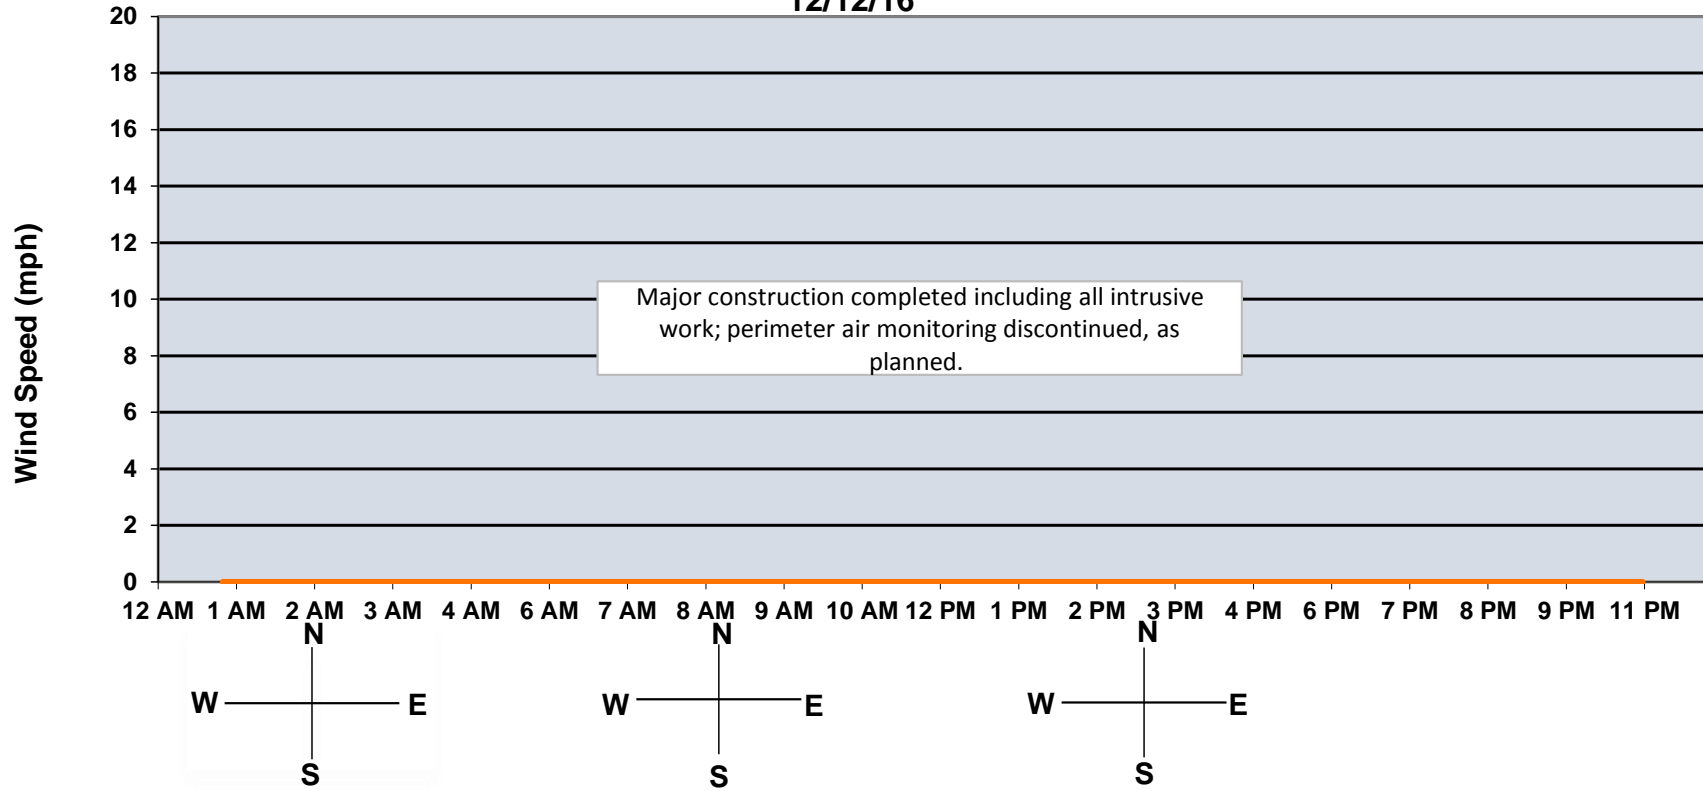

Jersey City Properties Site Remediation Wind Speed and Direction 12/12/16

Wind Direction